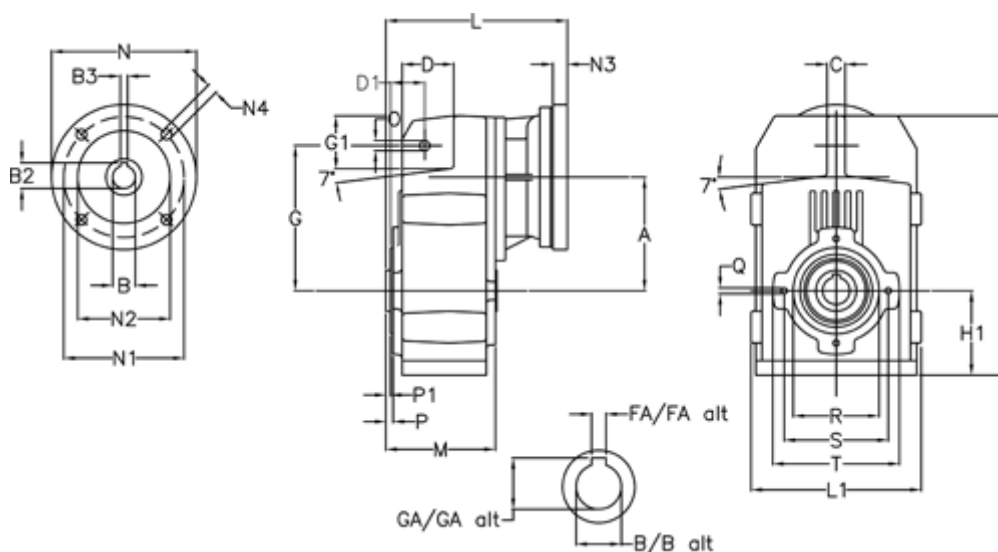

Article number: 29560310193220

Description: Shaft mounted gear
A313H35-101,9-P63B5

Measures

A = 150.50	FA = 10	M = 125.0	Q = M10x17
B = 35	G = 170	N = 140	R = 110
B1 = 11	G1 = 84.0	N1 = 115	S = 130
B2 = 12.8	GA = 38.3	N2 = 95	T = 150
B3 = 4	H = 326.0	N4 = M8x19	
C = 20	H1 = 102.0	O = 13	
D = 68.0	L = 225.5	P = 6.5	
D1 = 54.0	L1 = 210	P1 = 3.5	